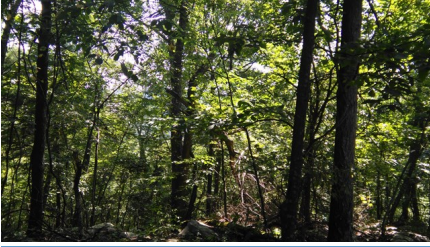

MLS #: L2814100A (Active) List Price: $39,999

17392 Loop Rd Cassville, PA 16623

Apx Acreage: 3.13
Frontage Feet:
Depth Feet:

Unit #:
Area: Trough Creek
Region: Cass
County: Huntingdon
Zoning: None
Flood Zone: No

Legal Description: 2015/752

Tax ID: 07-10A-40

Total Taxes: 294.70

Tax Year: 2017

Special Assessment:

Assessed Value:

Property Features: Electric To Property, Mountain View, Wooded, Year Round Access, Protective Covenants

ElemSchl:

Jr/Midl:

HighSchl: Southern JR/SR

Water Type: None

Sewer Type: None

Fuel Type: None

Instructions/Directions: From Rt. 22 go south on 829 past Cassville to Lucyanna Rd. Make a right and then follow to Shirley's Knob rd and then a rt onto Loop rd and follow around to property. See Schrack sign.

Public Comments: Terrific wooded building lot in Mt. Shirley Development. Over 3 acres already perced for sandmound septic with shell of an outbuilding which owner can re-side with acceptable offer or tear down if you want to build on that level area. Nice seasonal mountain views.

Information Herein Deemed Reliable but Not Guaranteed

MLS #: L2814100A