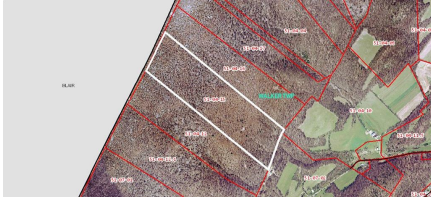

MLS #: L2814623A (Active) List Price: $75,000

0 Off of Grubb Road Huntingdon, PA 16652

Apx Acreage: 72
Frontage Feet:
Depth Feet:

Unit #:
Area: Huntingdon Area
Region: Walker
County: Huntingdon
Zoning: Conservation
Flood Zone: No

Legal Description: DBV 122/881

Tax ID: 51-04-15

Total Taxes: 149.15

Tax Year: 2018

Special Assessment:

Assessed Value:

Property Features: Wooded

ElemSchl:

Jr/Midl: Middle School

HighSchl: Hunt High Sch

Water Type: None

Sewer Type: None

Fuel Type: None

Instructions/Directions:

Public Comments: Approx. 72 acres wooded mountain ground located on Tussey Mountain in Walker Township. Great hunters retreat. May not be a legal right of way.

Information Herein Deemed Reliable but Not Guaranteed

MLS #: L2814623A